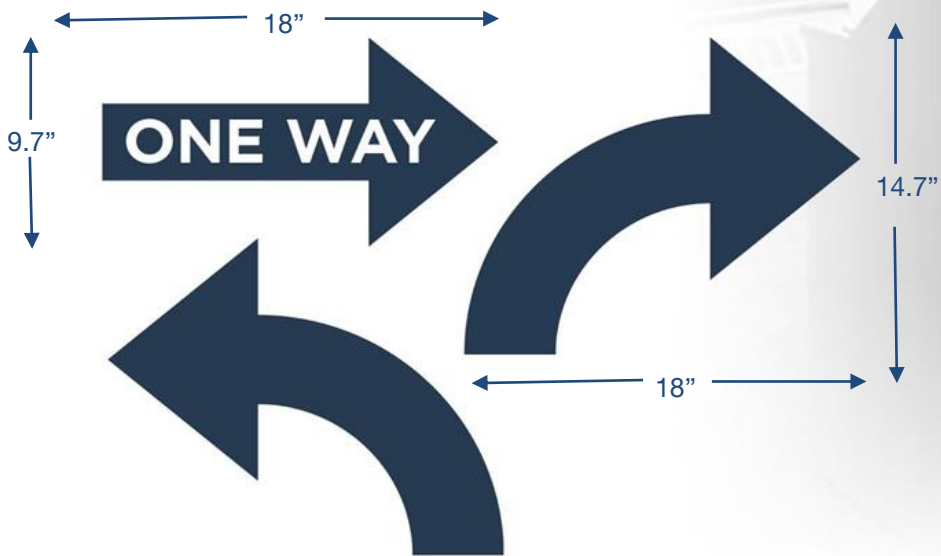

SEG FRAMEWORKS DIVIDER

SOCIAL DISTANCING FLOOR CLINGS - AVAILABLE IN 3 SIZES

SLOT MACHINE CARDS

INTERIOR LOBBIES & RECEPTION AREAS

ARROWS - 18"

SOCIAL DISTANCING FLOOR CLING - AVAILABLE IN 3 SIZES

**For more information,
Please contact your OMNIA Partners
Regional Director**