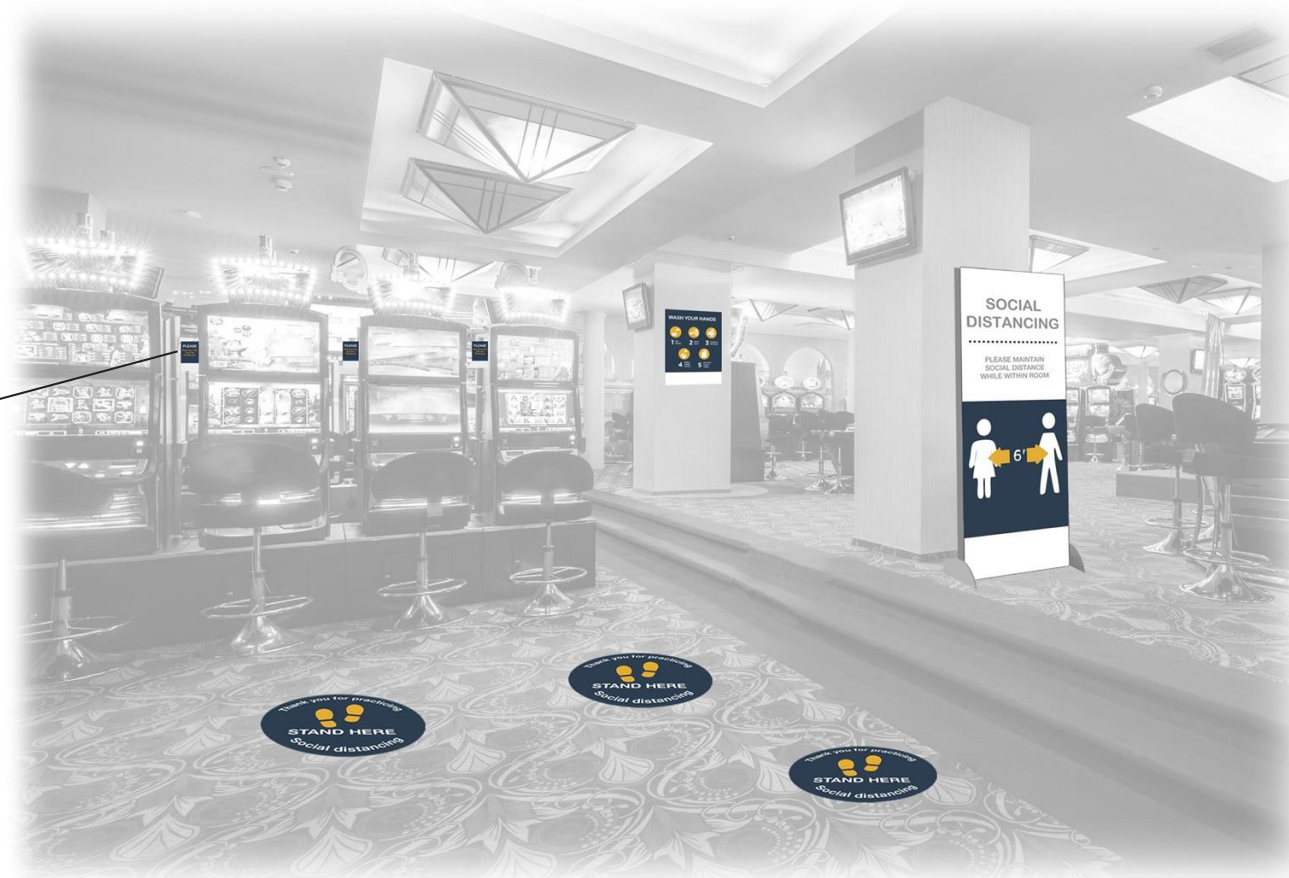

EXTERIOR BACK ENTRANCE

DOOR CLING - AVAILABLE IN 3 SIZES

GIFT SHOP

COUNTERTOP TABLE TENT

SEG FRAMEWORKS DIVIDER

SOCIAL DISTANCING FLOOR CLINGS - AVAILABLE IN 3 SIZES

CASINO

COUNTERTOP TABLE TENT

SEG FRAMEWORKS DIVIDER

SOCIAL DISTANCING FLOOR CLINGS - AVAILABLE IN 3 SIZES

SLOT MACHINE CARDS

INTERIOR LOBBIES & RECEPTION AREAS

ARROWS - 18"

SOCIAL DISTANCING FLOOR CLING - AVAILABLE IN 3 SIZES

**For more information,
Please contact your OMNIA Partners
Regional Director**