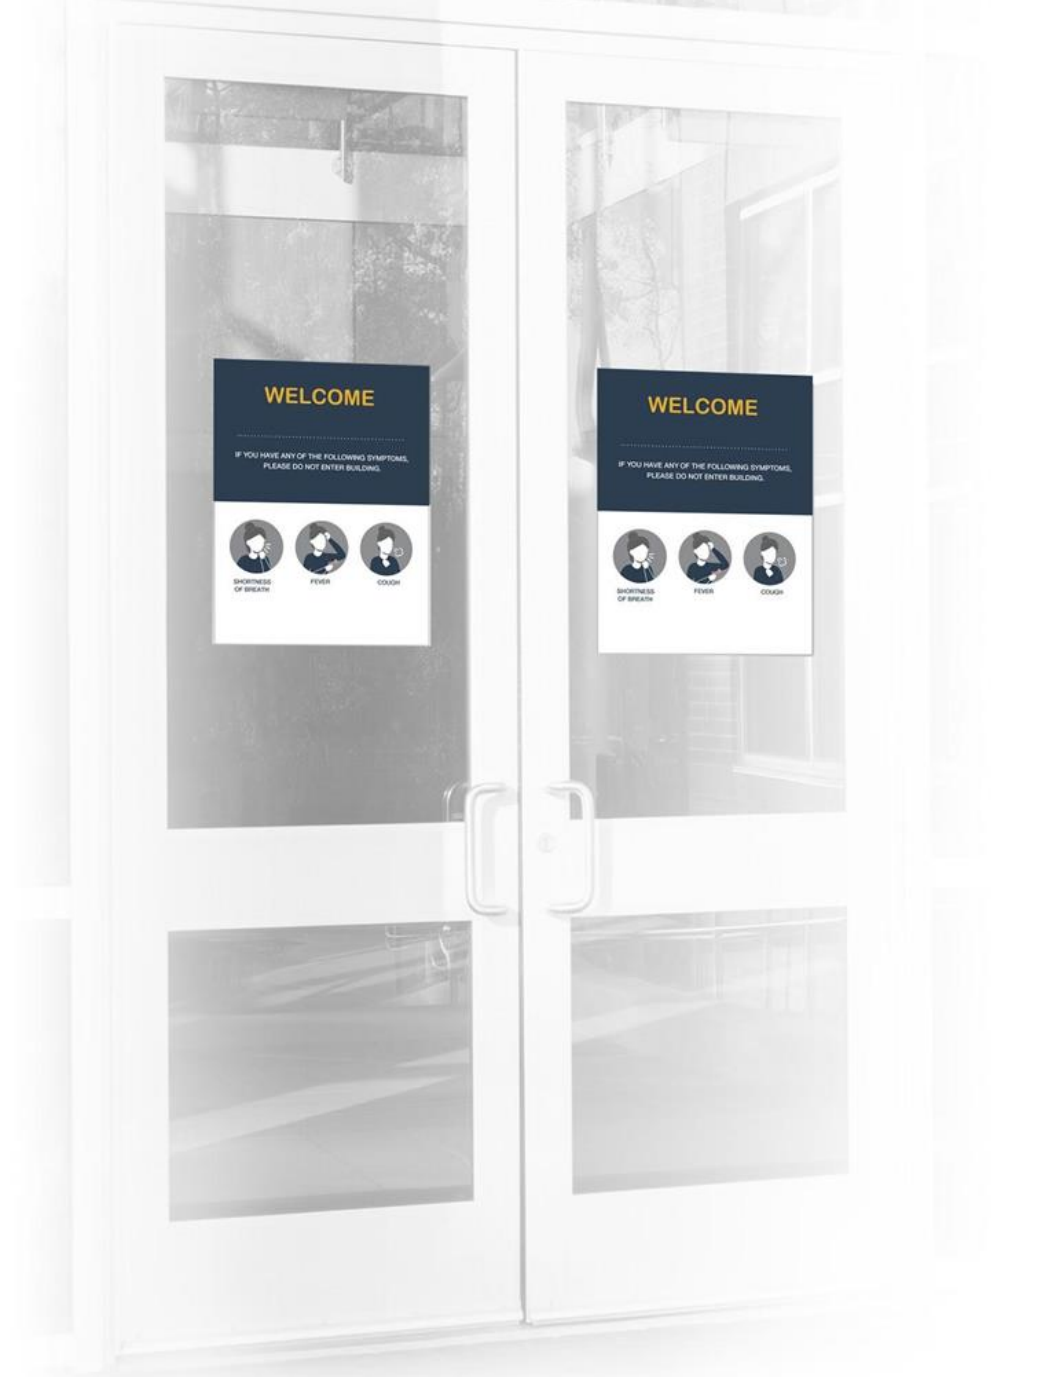

OPTION 1

6 MM COROPLAST

APPROXIMATE DIMENSIONS: 29”W X 46”H

OPTION 2

4 MM COROPLAST

APPROXIMATE DIMENSIONS: 18”W X 24”H

EXTERIOR ENTRANCE

WINDOW CLING - AVAILABLE IN 3 SIZES

EXTERIOR BACK ENTRANCE

DOOR CLING - AVAILABLE IN 3 SIZES

GIFT SHOP

COUNTERTOP TABLE TENT

SEG FRAMEWORKS DIVIDER

SOCIAL DISTANCING FLOOR CLINGS - AVAILABLE IN 3 SIZES

CASINO

COUNTERTOP TABLE TENT