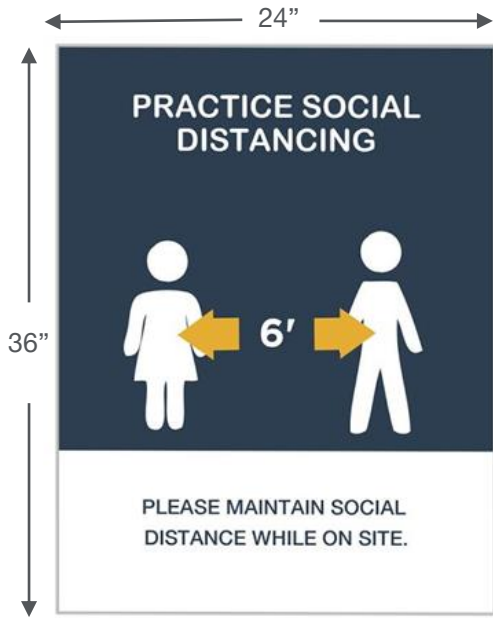

COUNTERTOP TABLE TENT