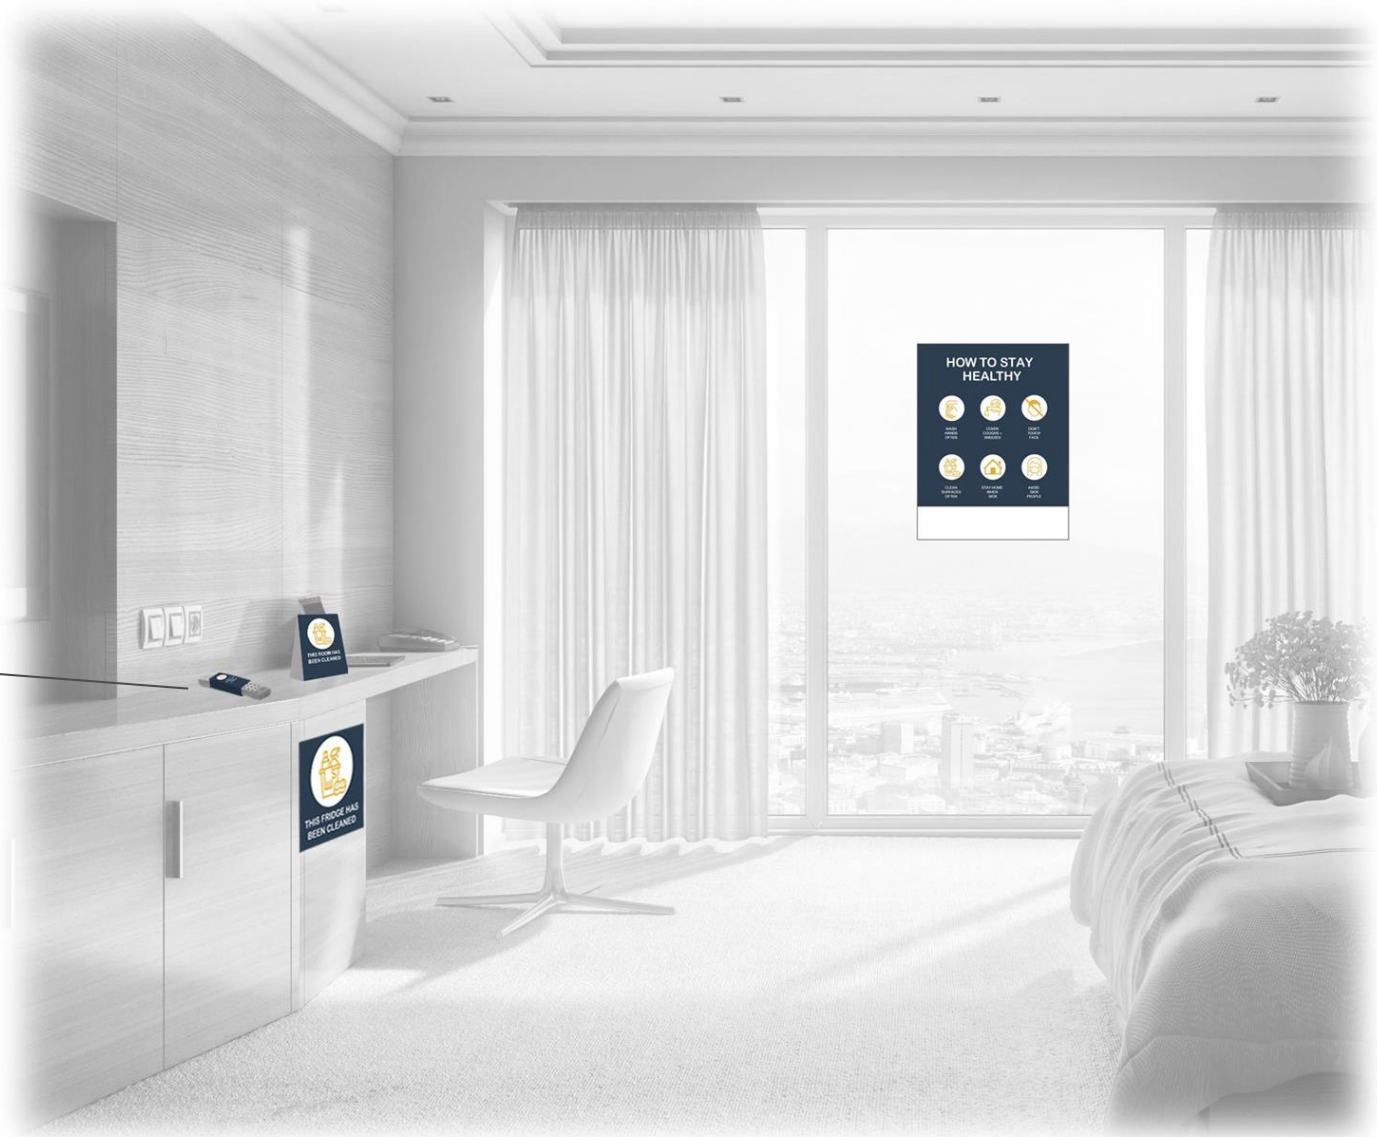

TAMPER PROOF EVIDENT LABEL DOOR SEALS

DOOR HANG TAGS

HOTEL ROOM

COUNTERTOP TABLE TENT

TV-REMOTE SLEEVE/WRAP

WINDOW CLING

REMOVABLE ADHESIVE MINI-FRIDGE SIGN

POOLSIDE

REMOVABLE NON MARKING ADHESIVE MATERIAL
APPROXIMATE DIMENSIONS: 10"W X 5"H

"H" STAKE SIGN

A-FRAME SANDWICH BOARD

FITNESS AMENITIES

WALL GRAPHICS

SOCIAL DISTANCING FLOOR CLING - AVAILABLE IN 3 SIZES

VINYL BANNER ROLL UP WITH HAND SANITIZER