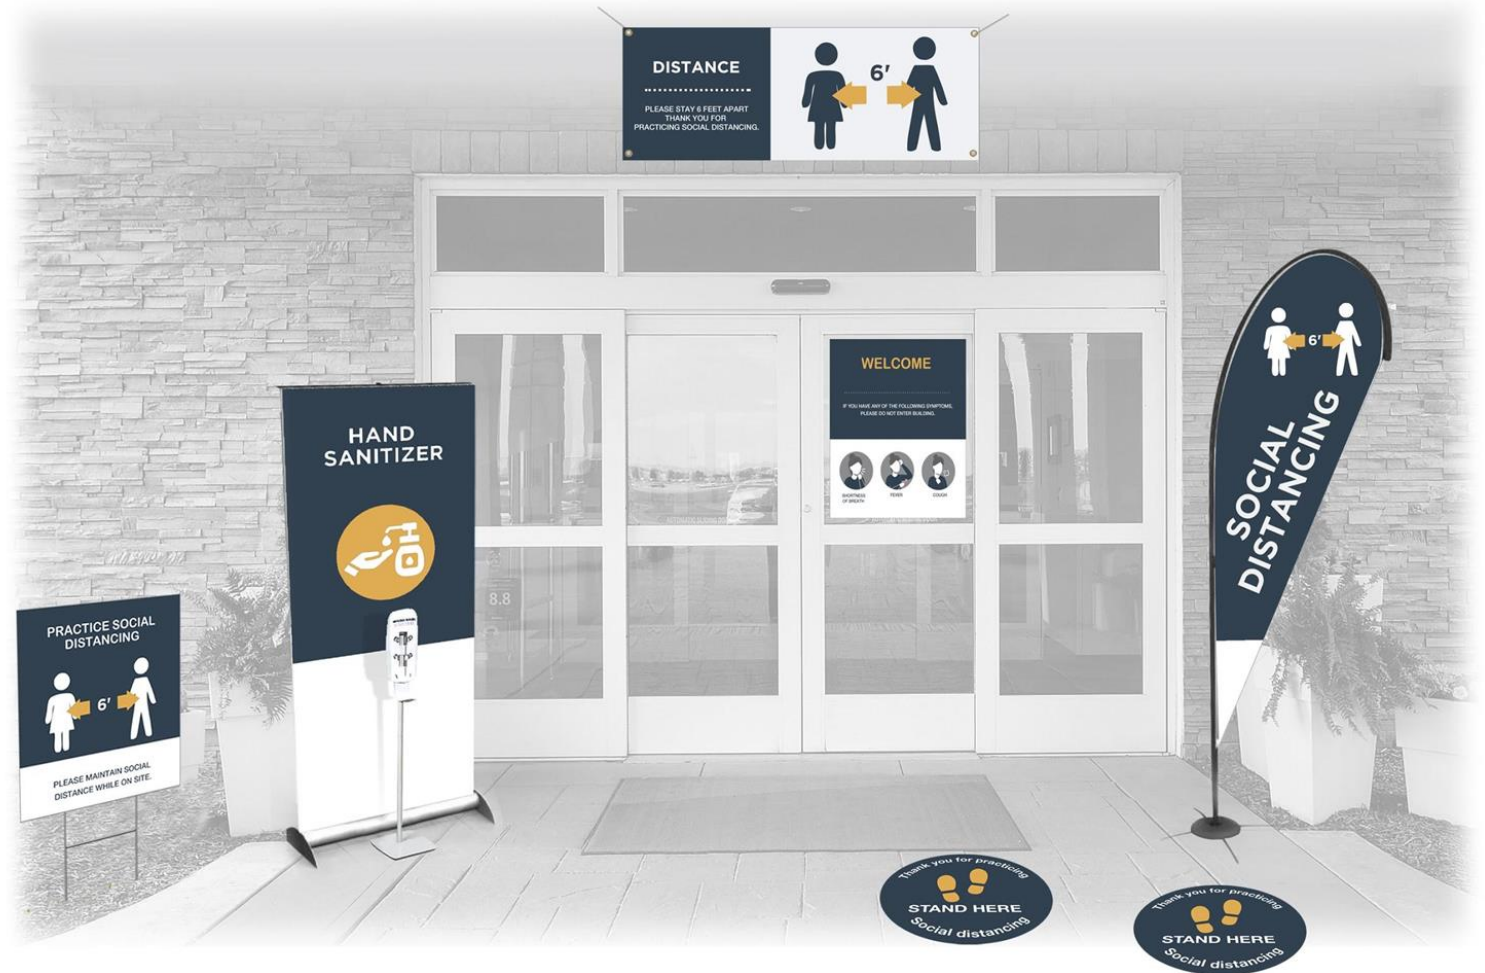

VINYL BANNER

VINYL BANNER ROLL UP WITH HAND SANITIZER

TEAR DROP BANNERS

WINDOW CLINGS

“H” STAKE SIGN

SOCIAL DISTANCING FLOOR CLING -
AVAILABLE IN 3 SIZES