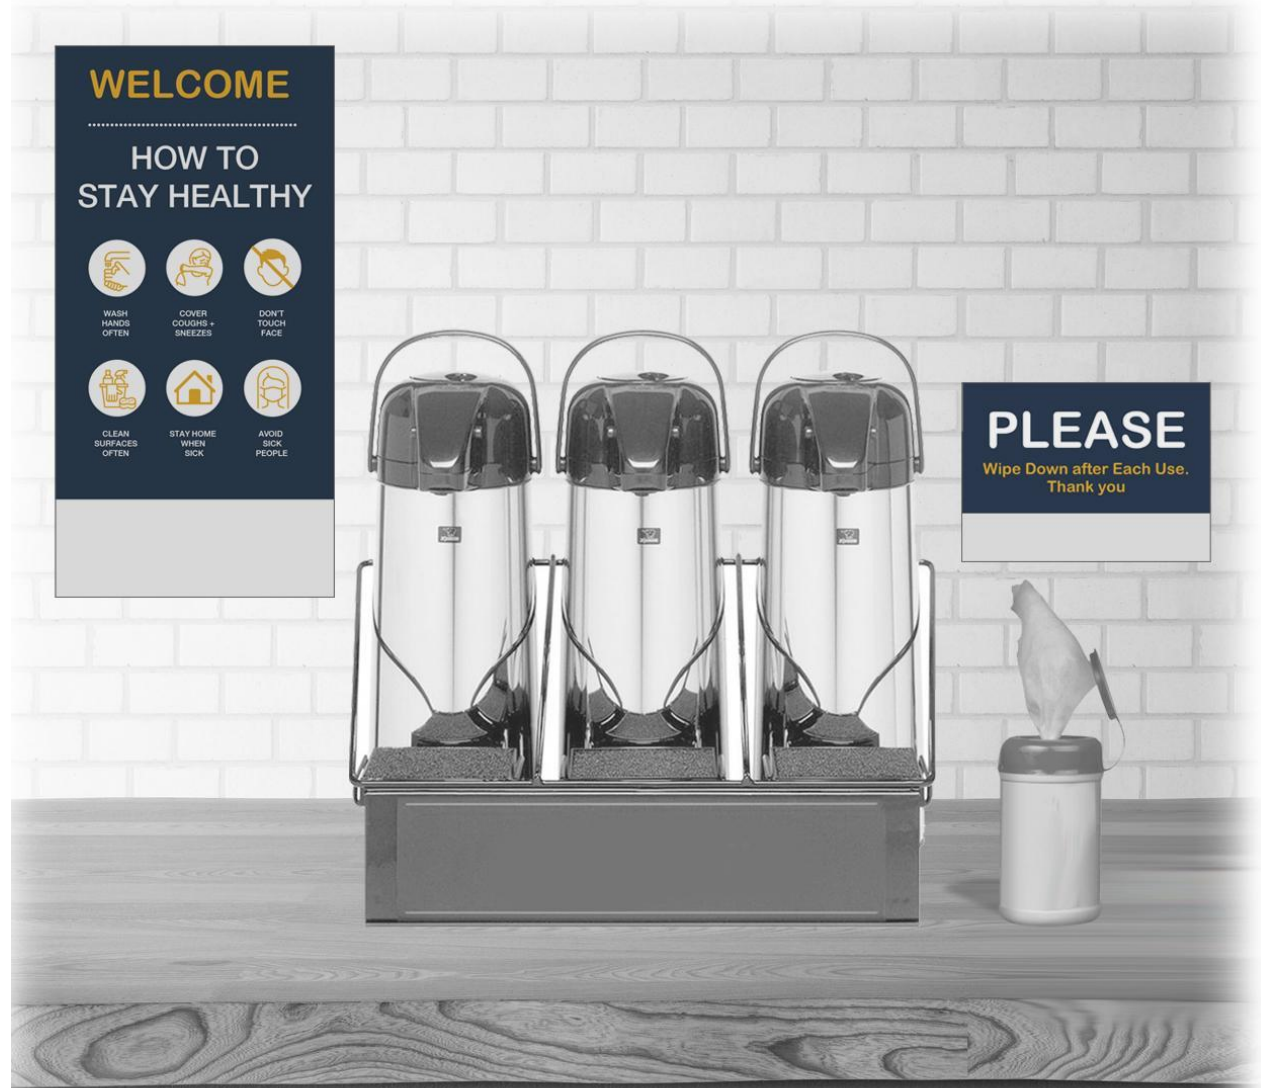

WALL GRAPHICS