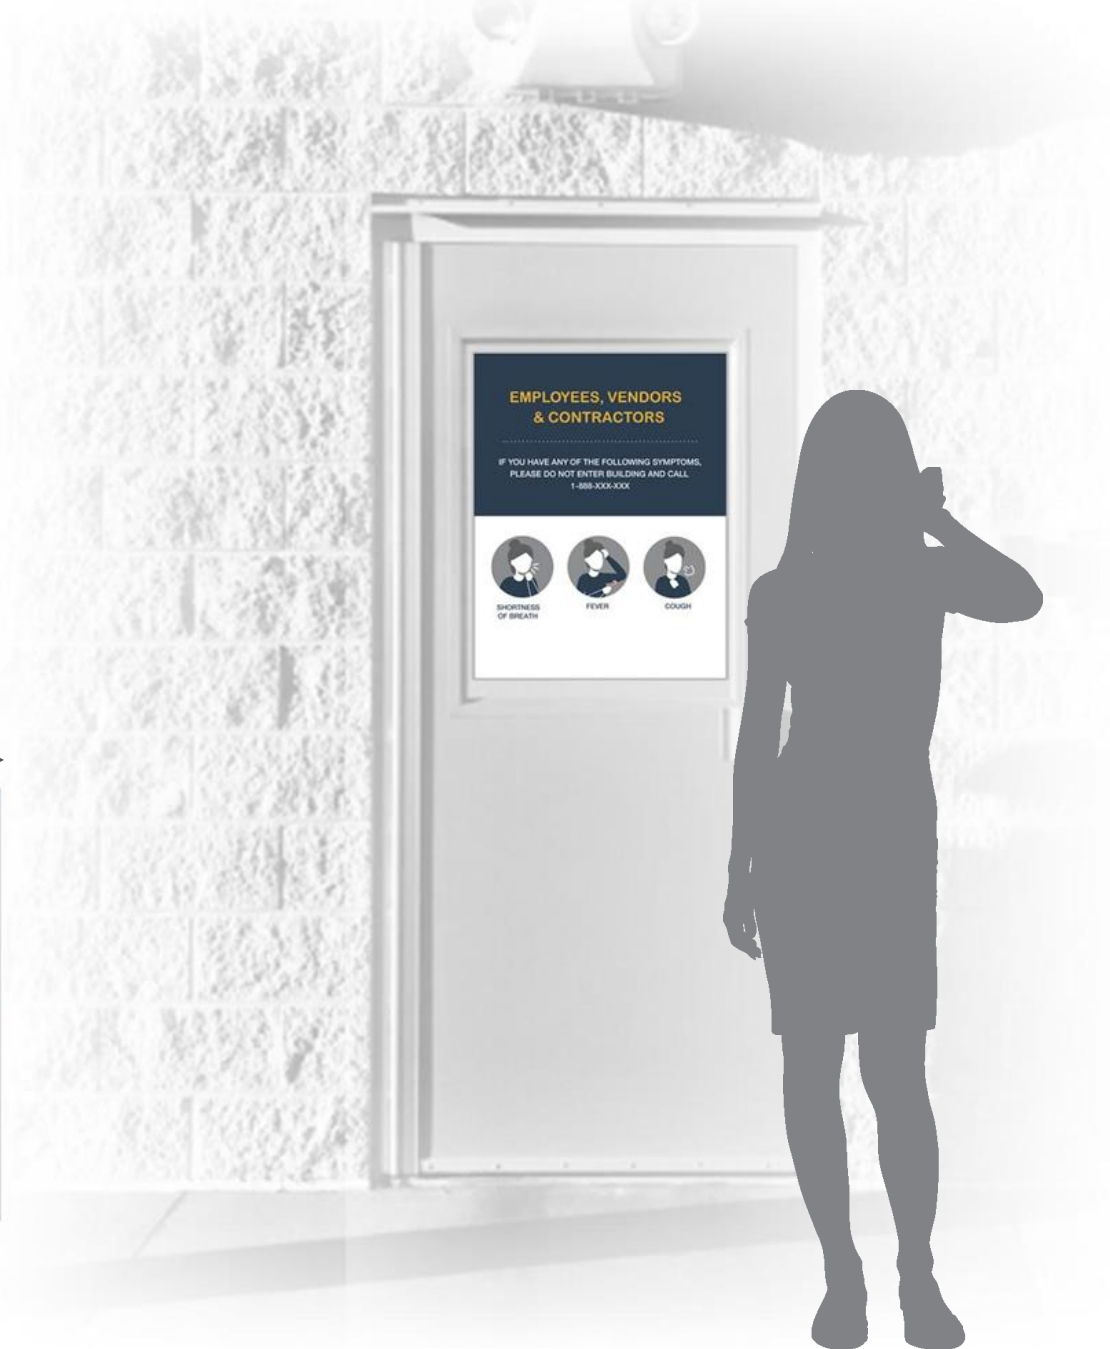

OPTION 1

6 MM COROPLAST

APPROXIMATE DIMENSIONS: 29”W X 46”H

OPTION 2

4 MM COROPLAST

APPROXIMATE DIMENSIONS: 18”W X 24”H

EXTERIOR ENTRANCE

WINDOW CLING - AVAILABLE IN 3 SIZES

EXTERIOR BACK ENTRANCE

DOOR CLING - AVAILABLE IN 3 SIZES

GIFT SHOP

COUNTERTOP TABLE TENT

SEG FRAMEWORKS DIVIDER

SOCIAL DISTANCING FLOOR CLINGS - AVAILABLE IN 3 SIZES

CASINO

COUNTERTOP TABLE TENT