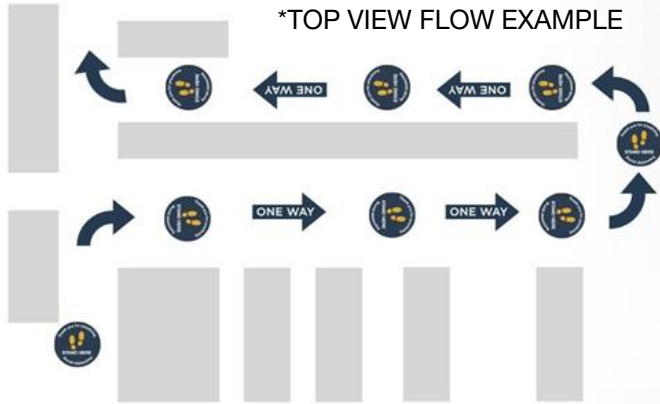

SEG FRAMEWORKS DIVIDER

SOCIAL DISTANCING FLOOR CLINGS - AVAILABLE IN 3 SIZES

SLOT MACHINE CARDS

INTERIOR LOBBIES & RECEPTION AREAS

ARROWS - 18"

SOCIAL DISTANCING FLOOR CLING - AVAILABLE IN 3 SIZES

**For more information,
Please contact your OMNIA Partners
Regional Director**