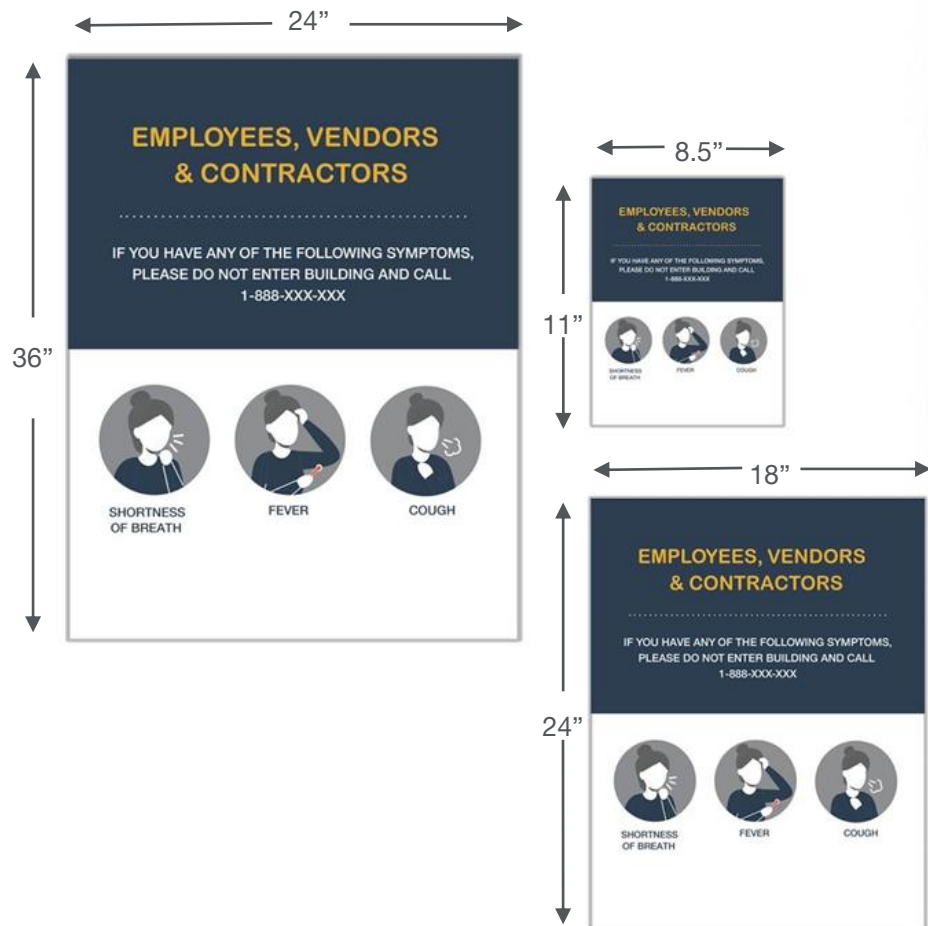

COUNTERTOP TABLE TENT

COFFEE AREA

WALL GRAPHICS

INTERIOR RESTROOMS

MIRROR CLING - AVAILABLE IN 3 SIZES

H-STAKES

“H” STAKE SIGN

COROPLAST SIGN HELD DOWN WITH SUPPLIED “H” STAKES

OPTION 1

6 MM COROPLAST

APPROXIMATE DIMENSIONS: 29”W X 46”H

OPTION 2

4 MM COROPLAST

APPROXIMATE DIMENSIONS: 18”W X 24”H

EXTERIOR ENTRANCE

WINDOW CLING - AVAILABLE IN 3 SIZES

EXTERIOR BACK ENTRANCE

DOOR CLING - AVAILABLE IN 3 SIZES

GIFT SHOP

COUNTERTOP TABLE TENT

SEG FRAMEWORKS DIVIDER

SOCIAL DISTANCING FLOOR CLINGS - AVAILABLE IN 3 SIZES

CASINO

COUNTERTOP TABLE TENT

SEG FRAMEWORKS DIVIDER

SOCIAL DISTANCING FLOOR CLINGS - AVAILABLE IN 3 SIZES

SLOT MACHINE CARDS

INTERIOR LOBBIES & RECEPTION AREAS

ARROWS - 18"

SOCIAL DISTANCING FLOOR CLING - AVAILABLE IN 3 SIZES

**For more information,
Please contact your OMNIA Partners
Regional Director**