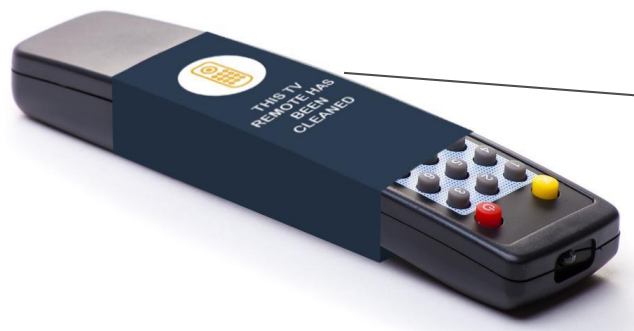

REMOVABLE NON MARKING ADHESIVE MATERIAL
APPROXIMATE DIMENSIONS: 10"W X 5"H

VINYL BANNER

ELEVATOR

VINYL BANNER ROLL UP WITH HAND SANITIZER

SOCIAL DISTANCING FLOOR CLING -
AVAILABLE IN 3 SIZES

WALL GRAPHICS

DOORS

TAMPER PROOF EVIDENT LABEL DOOR SEALS

DOOR HANG TAGS

HOTEL ROOM

COUNTERTOP TABLE TENT

TV-REMOTE SLEEVE/WRAP

WINDOW CLING

REMOVABLE ADHESIVE MINI-FRIDGE SIGN

POOLSIDE

REMOVABLE NON MARKING ADHESIVE MATERIAL
APPROXIMATE DIMENSIONS: 10"W X 5"H

"H" STAKE SIGN

A-FRAME SANDWICH BOARD

FITNESS AMENITIES

WALL GRAPHICS

SOCIAL DISTANCING FLOOR CLING - AVAILABLE IN 3 SIZES

VINYL BANNER ROLL UP WITH HAND SANITIZER