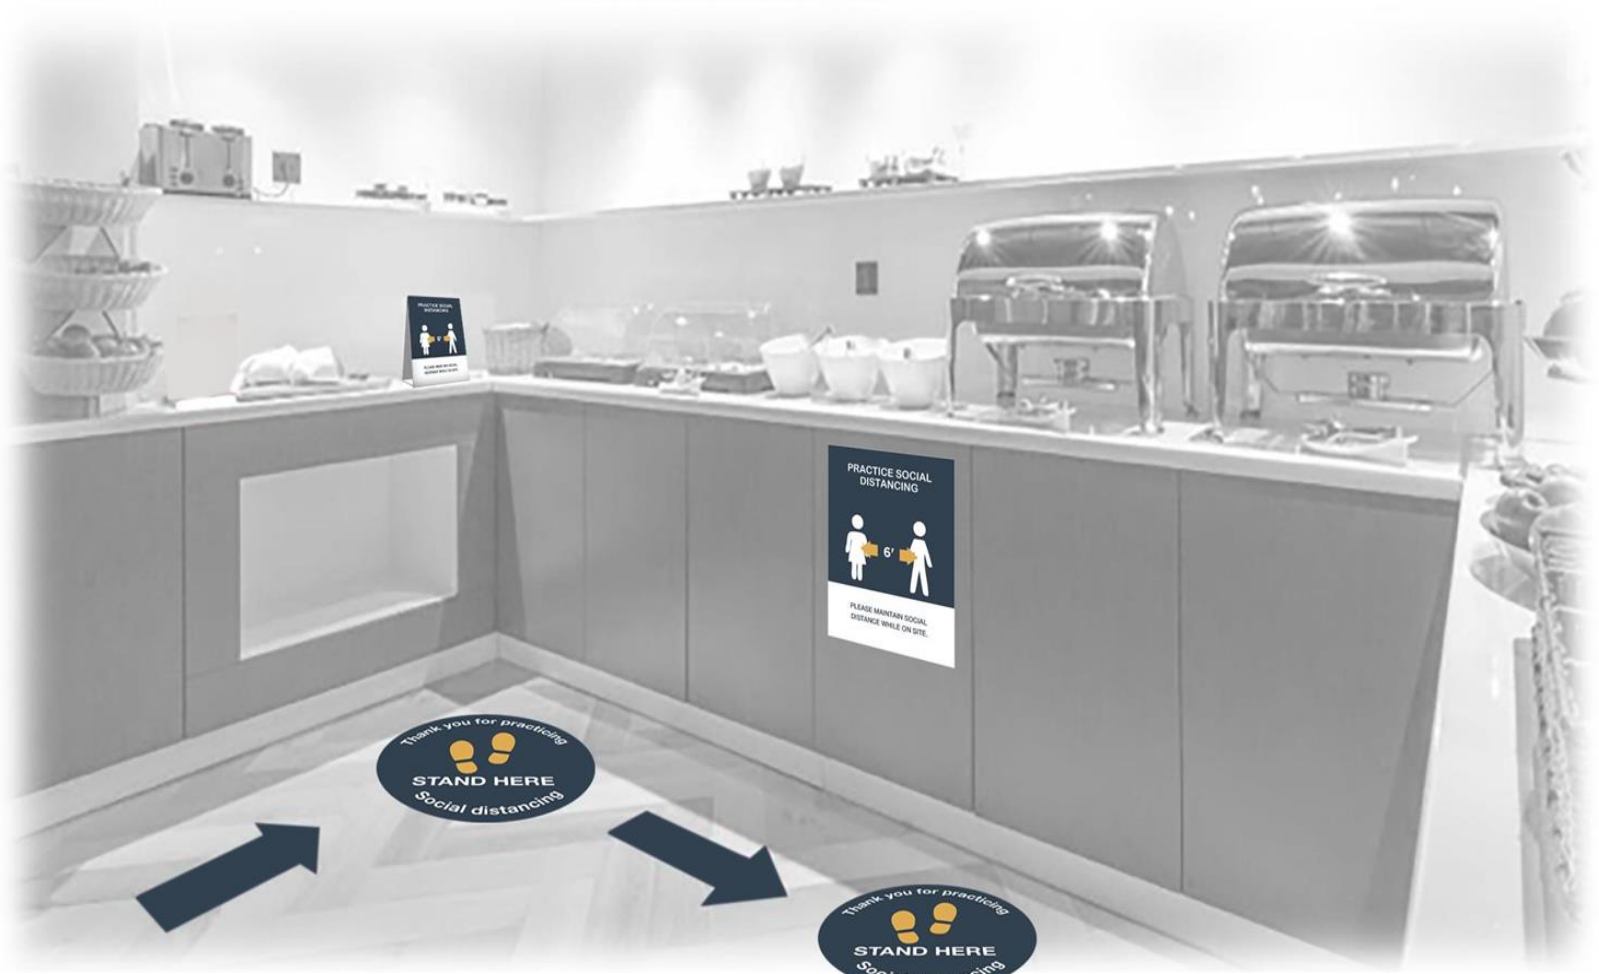

REMOVABLE NON MARKING ADHESIVE MATERIAL
APPROXIMATE DIMENSIONS: 10"W X 5"H

"H" STAKE SIGN

A-FRAME SANDWICH BOARD

FITNESS AMENITIES

WALL GRAPHICS

SOCIAL DISTANCING FLOOR CLING - AVAILABLE IN 3 SIZES

VINYL BANNER ROLL UP WITH HAND SANITIZER

REMOVABLE ADHESIVE GRAPHICS FOR MACHINES

BREAKFAST AREA

SOCIAL DISTANCING FLOOR CLING - AVAILABLE IN 3 SIZES

SOCIAL DISTANCING FLOOR ARROWS

WALL GRAPHICS

TABLE TENT

BREAKFAST AREA

WALL GRAPHIC - AVAILABLE IN 3 SIZES

COUNTERTOP TABLE TENT

COFFEE AREA

WALL GRAPHICS

INTERIOR RESTROOMS

MIRROR CLING - AVAILABLE IN 3 SIZES

H-STAKES

“H” STAKE SIGN

COROPLAST SIGN HELD DOWN WITH SUPPLIED “H” STAKES