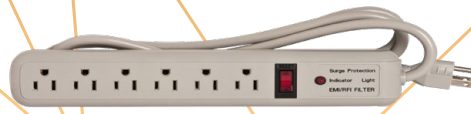

Fellowes Micro Cut Shredder

FEL5015001

Viewsonic 24" Full HD Monitor

VEVWA2719SMH

6ft HDMI Cable

CCS11160

Compucessory Surge Protector

CCS25102 - 6ft Cable